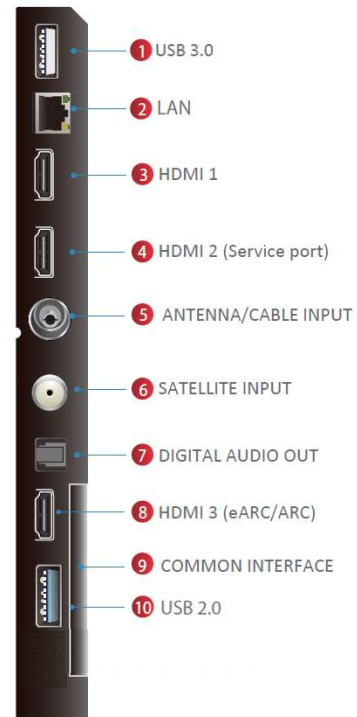

Terminals

Right Side