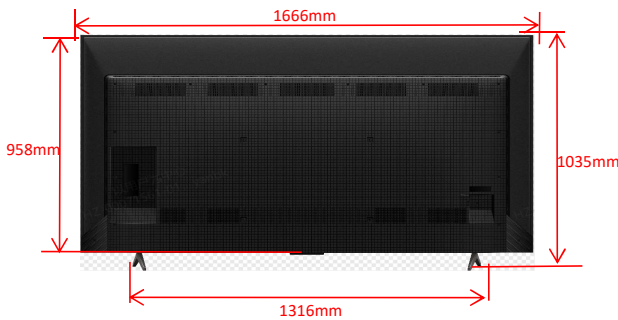

Mechanical ID Picture

Unit: mm

Mechanical Key Specification

Carton Dimensions LxWxH (mm)	1850*178*1125
Container Loading---20 feet (pcs)	80 (w/o pallet)
Container Loading---40 feet (pcs)	166(w/o pallet)
Container Loading---40 feet High (pcs)	166 (w/o pallet)
Net Weight with Stand (Kg)	23.2
Net Weight without Stand (Kg)	22.9
Gross Weight with Packaging (Kg)	32.5

Base Stand Specifications

Screw Size	M5*50
Screw Quantity (pcs)	4

Material Process

Middle&Bottom Frame	ABS-MF
Speak Mask	PC
Back Cover	HIPS
Base Stand	PA6+45%GF

Wall-Mount VESA

VESA Mounting	WMB33-75
VESA Hole Pattern (mm)	400*400
Screw Size	M6*20
Screw Quantity (pcs)	4

Correct specifications and appearance depend on the actual model, all specifications are subject to change without prior notice.

Drafted by: Qiu.guo

Approved by: