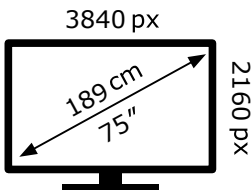

ENERGY

TCL

75P7L-UKX7

105 kWh/1000h

ABCDEF**G**

205 kWh/1000h

ENERG

TCL