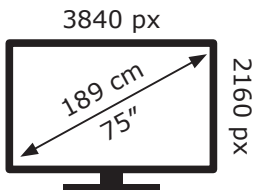

ENERGY

TCL

75Q6C-UKX7

126 kWh/1000h

ABCDEF**G**

238 kWh/1000h

ENERG

TCL