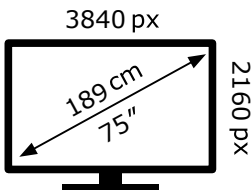

ENERGY

TCL

75RM7L-UKX7

107 kWh/1000h

ABCDEF**G**

370 kWh/1000h

ENERG

TCL