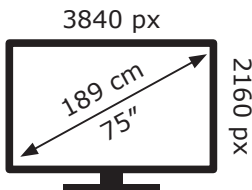

TCL

75T8C-UKX7

115 kWh/1000h

ABCDEF**G**

200 kWh/1000h

ENERG

TCL

75T8C-UKX7