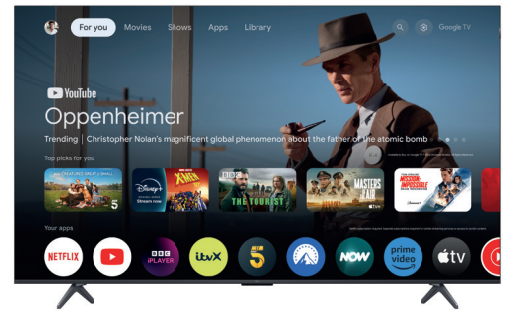

Dolby Atmos

Onkyo sound with Dolby Atmos
Immersive cinema audio
experience at home

WORK IN
PROGRESS

WIP

WORK IN
PROGRESS

WIP

Dolby
VISION-ATMOS

Dolby Vision Atmos
amazing realism that you'll see,
hear, and feel like never before.

GAME MASTER

Game Master
Your optimized gaming experience

Google TV

Entertainment you love.
With a little help from Google

TCL

75T8C-UK

PICTURE

Screen size (inches/cm)	75 / 191
Visible screen size : diagonal(inches/cm)	74.5 / 189
Panel resolution	UHD
Wide color Technology	Quantum Dot
HDR formats	Dolby Vision IQ HDR10+ HDR10 HLG
HDR brightness	350 nits
Picture Performance Index*	3700
Resolution	3840x2160
Curved / Curvature	-
10 bit panel	Yes
Dynamic contrast	Mega
Picture processing	AI PQ Pro Processor
Ultra AR coating	-
UHD upscaling	UHD Deep Learning AI SR
Color management	2P/multipoint/CMS 1D LUT 256 3D LUT
Digital Noise Reduction	17x17x17 calibration
Film Mode	Yes
Film Mode	-