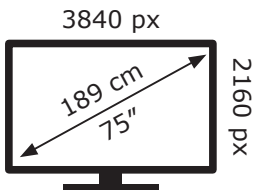

# ENERGY

TCL

75V6C-UKX1

**105** kWh/1000h

ABCDEF**G**

**165** kWh/1000h