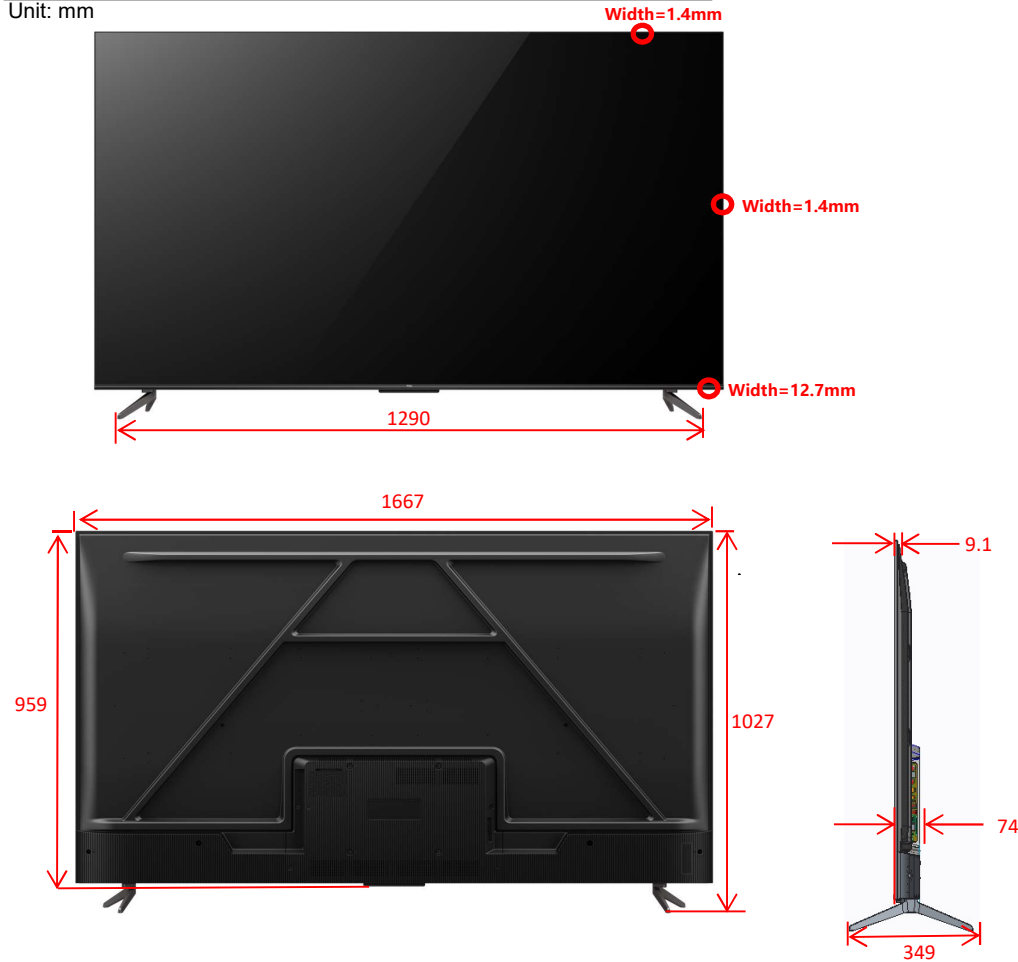

Mechanical ID Picture

Unit: mm

Mechanical Key Specification

Carton Dimensions LxWxH (mm)	1850*178*1125
Container Loading---20 feet (pcs)	80
Container Loading---40 feet (pcs)	166
Net Weight with Stand (Kg)	18.2
Net Weight without Stand (Kg)	18
Gross Weight with Packaging (Kg)	27.8

Material Process

Backboard	metal (SGCC)
Under the face frame	Plastic(ABS+MF)
Back Cover	Plastic(PC+ABS)
Base Stand	Plastic(ABS+SGCC)

Base Stand Specifications

Screw Size	ST4X25
Screw Quantity (pcs)	4

Wall-Mount VESA

VESA Mounting	WM33-75
VESA Hole Pattern (mm)	300X300
Screw Size	M6X16
Screw Quantity (pcs)	4

Correct specifications and appearance depend on the actual model, all specifications are subject to change without prior notice.

Drafted by: Guoqiang Jia

Approved by: