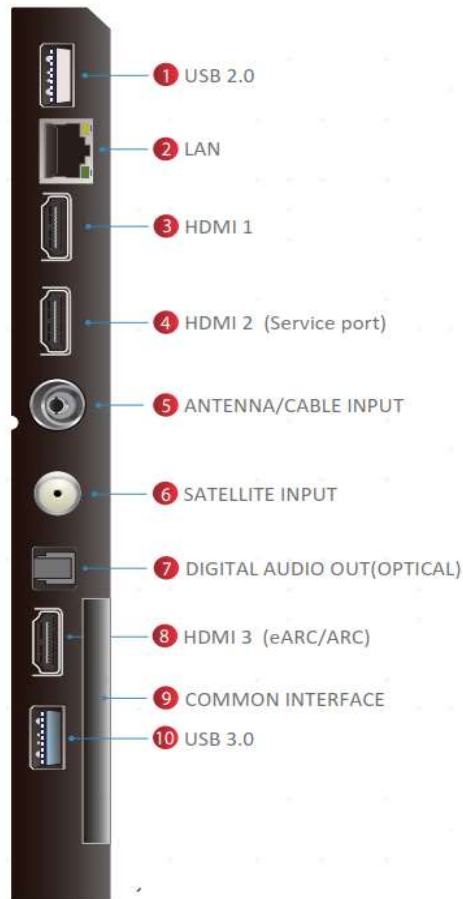

Terminals

Right Side