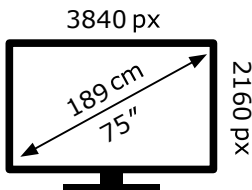

ENERGY

TCL

75X11L-UKX7

128 kWh/1000h

ABCDEF**G**

276 kWh/1000h

ENERG

TCL

75X11L-UKX7

128 kWh/1000h

ABCDEF**G**

276 kWh/1000h