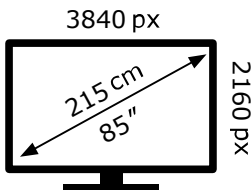

ENERGY

TCL

85A400M-UKX7

100 kWh/1000h

ABCDEF**G**

280 kWh/1000h

ENERG

TCL