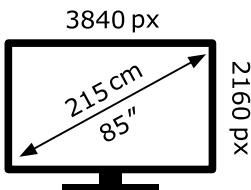

ENERGY

TCL

85C8L-UKX7

123 kWh/1000h

ABCDEF**G**

500 kWh/1000h

ENERG

TCL