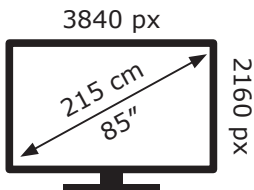

ENERGY

TCL

85P7K-UKX7

150 kWh/1000h

ABCDEF**G**

300 kWh/1000h

ENERG

TCL