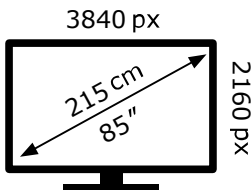

ENERGY

TCL

85RM7L-UKX7

103 kWh/1000h

ABCDEF**G**

396 kWh/1000h

ENERG

TCL