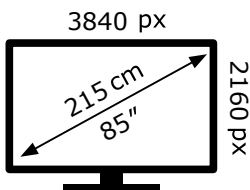

# ENERGY

TCL

85X11L-UKX7

**155** kWh/1000h

ABCDEF**G**

**690** kWh/1000h