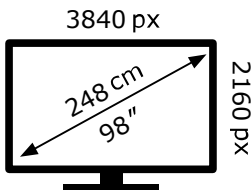

ENERGY

TCL

98A400U-UKX7

120 kWh/1000h

ABCDEF**G**

380 kWh/1000h

ENERG

TCL