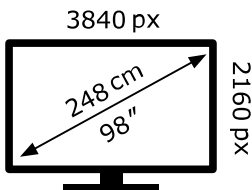

ENERGY

TCL

98C8L-UKX7

124 kWh/1000h

ABCDEF**G**

520 kWh/1000h

ENERG

TCL