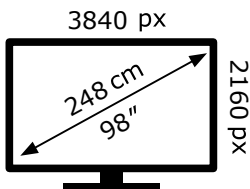

# ENERGY

TCL

98RM9L-UKX7

**186** kWh/1000h

ABCDEF**G**

**795** kWh/1000h