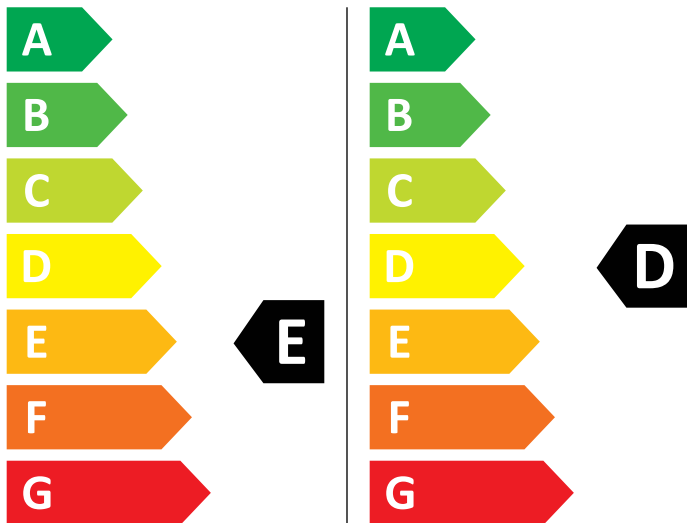

Zanussi

Z716WT83BI 914606600

266 kWh / 

69 kWh / 

4,0 kg

7,0 kg

60 L

45 L