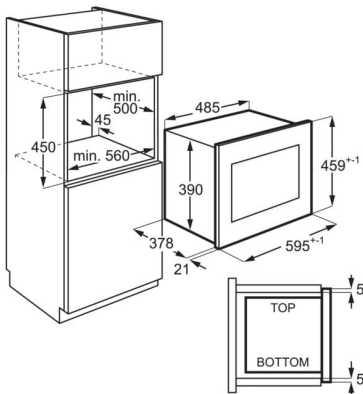

Product Specification

Maximum Microwave output (W)	900
Maximum Grill output (W)	1000
No. of power levels	11
Cavity Size	25
Noise	0
Installation	Integrated
Dimensions (mm) (HxWxD)	460x595x430
Dimensions (Built-in, mm)	450x560x550
Cooking Modes	Convection, Grill, Microwave, Microwave & Convection, Microwave & Grill
Cooking stages	3
Frequency (Hz)	50
Colour	Stainless steel with antifingerprint
Voltage (V)	230-240
Required Fuse	10
ProdPartCode	All Open

PSGBMC220DE00003