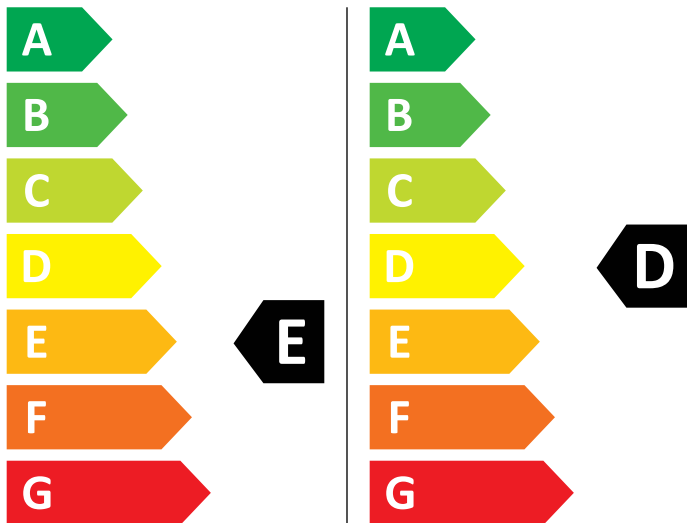

ENERG

Zanussi

ZWD76NB4PW 914603921

💧 266 kWh/100

💧 69 kWh/100

4,0 kg

7,0 kg

60 L